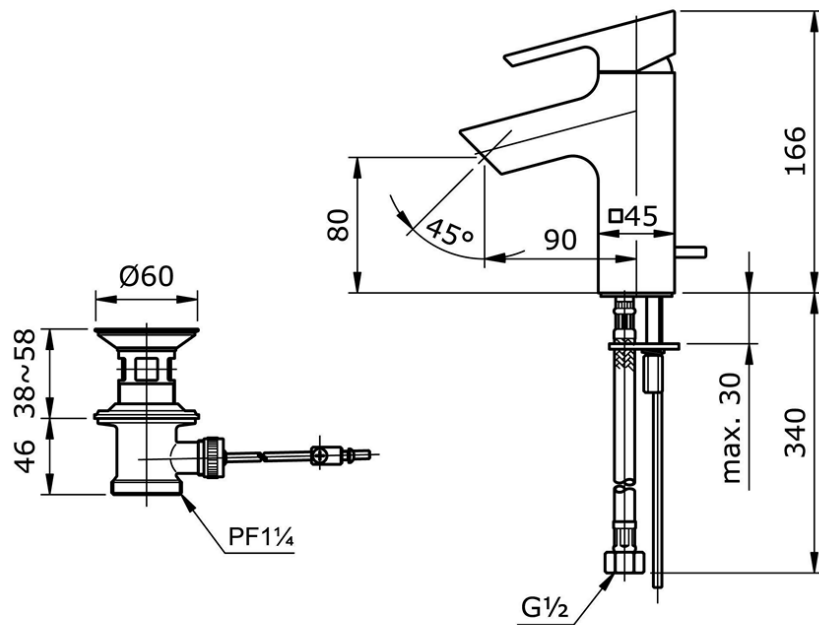

TX115LI

IDR 2,970,000.00

Single Lever Lavatory Faucet With 1 1/4" Pop-Up Waste

Min Water Pressure: 0.05 MPa

Max Water Pressure: 0.75 MPa

Flow Rate: 7.0 Lpm

Some products may not be available in your area

Prices indicated are manufacturer's suggested retail price, prices may change anytime without notice.

Please check with your nearest reseller for updated prices.

Prices shown for lavatory does not include faucet.